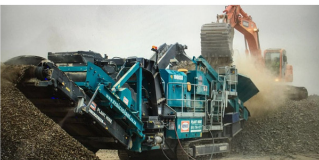

However, on the infrastructure development side we have seen an encouraging demand, with various larger scale projects taking place in our immediate area. Renico Plant Hire supplied three excavators to ESOR for use on the new Bergbron water line being installed by Rand Water. Rand Water has been installing large steel water pipes from Bergbron all the way past Honeydew to Cosmo City. We believe these will form part of a larger project where new and larger water pipes are brought all the way from the Vaal River.

Our Excavator hard at work on the Bergbron Water Pipe Line Installation.

Renico Plant Hire has taken delivery of 6 new Sumitomo excavators from ELB Equipment. Two of the new 30 ton Excavators are fitted with a quick detach coupling and 30 ton Furukawa FXJ375 Hammers. A new FXJ275 Furukawa hammer was also bought to replace a worn out hammer on one of our 21 ton Sumitomo Excavators. In total three 30 ton Sumitomo and three 21 ton Sumitomo excavators have been purchased.

New Sumitomo 30 ton Excavators – one with a Furakawa hammer attachment.

Quarrying & Crushing

Having secured a large high volume crushing job in the Northern Cape, Renico Quarrying & Crushing purchased a new 1000 SR Cone crusher from ELB Equipment, which was immediately put into operation when it reached the site.

The new 1000SR Cone Crusher already proving it's worth.

Renico Plant Hire also changed brand and along with the excavators bought 2 Kawasaki 80Z5 Front End Loaders from ELB Equipment, which were then transported to work alongside the Cone Crusher on this Northern Cape job.